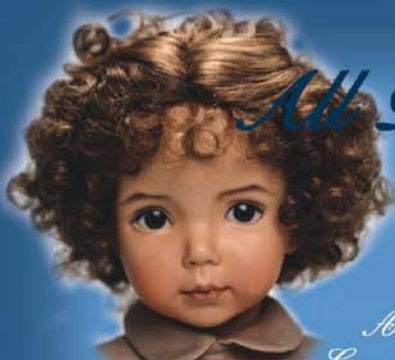

Gustav Adolf Dietz

Postfach 434 - 79004 Freiburg - Tel. 0761/35960 - Telefax 0761/34514
email: info@GustavAdolfDietz.de

Portrait #1

Portrait #2

Portrait #3

All Porcelain Body!

*Also Compatible
with Emily,
Jenny & Lovey*

*by
Dianna
Effner*

Portrait #4

Portrait #6

Portrait #7

Portrait #5

19" or 14"

Portrait Head Nr. 1 - 7

Vollporzellankörper
für 35cm und 48cm.